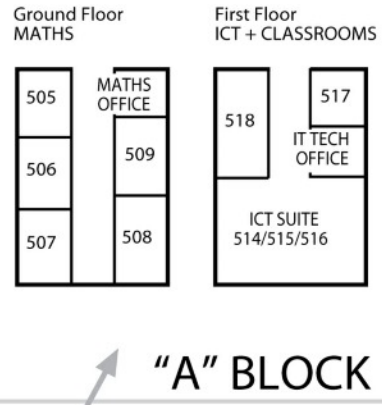

GIPSY LANE CLASSROOMS

623 = room on ground floor (643) = room on first floor

MAIN ENTRANCE

TELFER CENTRE

TO GREEN CLOSE SITE