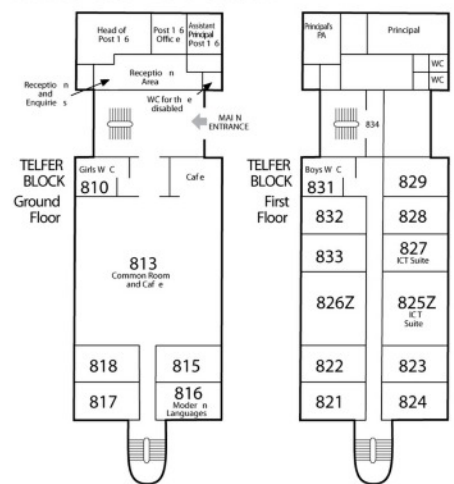

GIPSY LANE CLASSROOMS

623 = room on ground floor (643) = room on first floor

MAIN ENTRANCE

TELFER CENTRE

TO GREEN CLOSE SITE