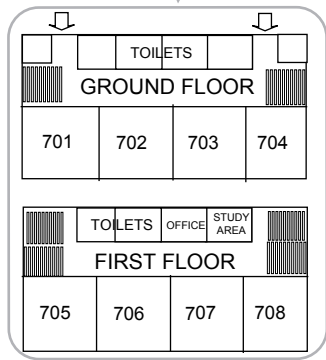

GIPSY LANE CLASSROOMS

623 = room on ground floor (643) = room on first floor

MAIN ENTRANCE

TELFER CENTRE

TO GREEN CLOSE SITE