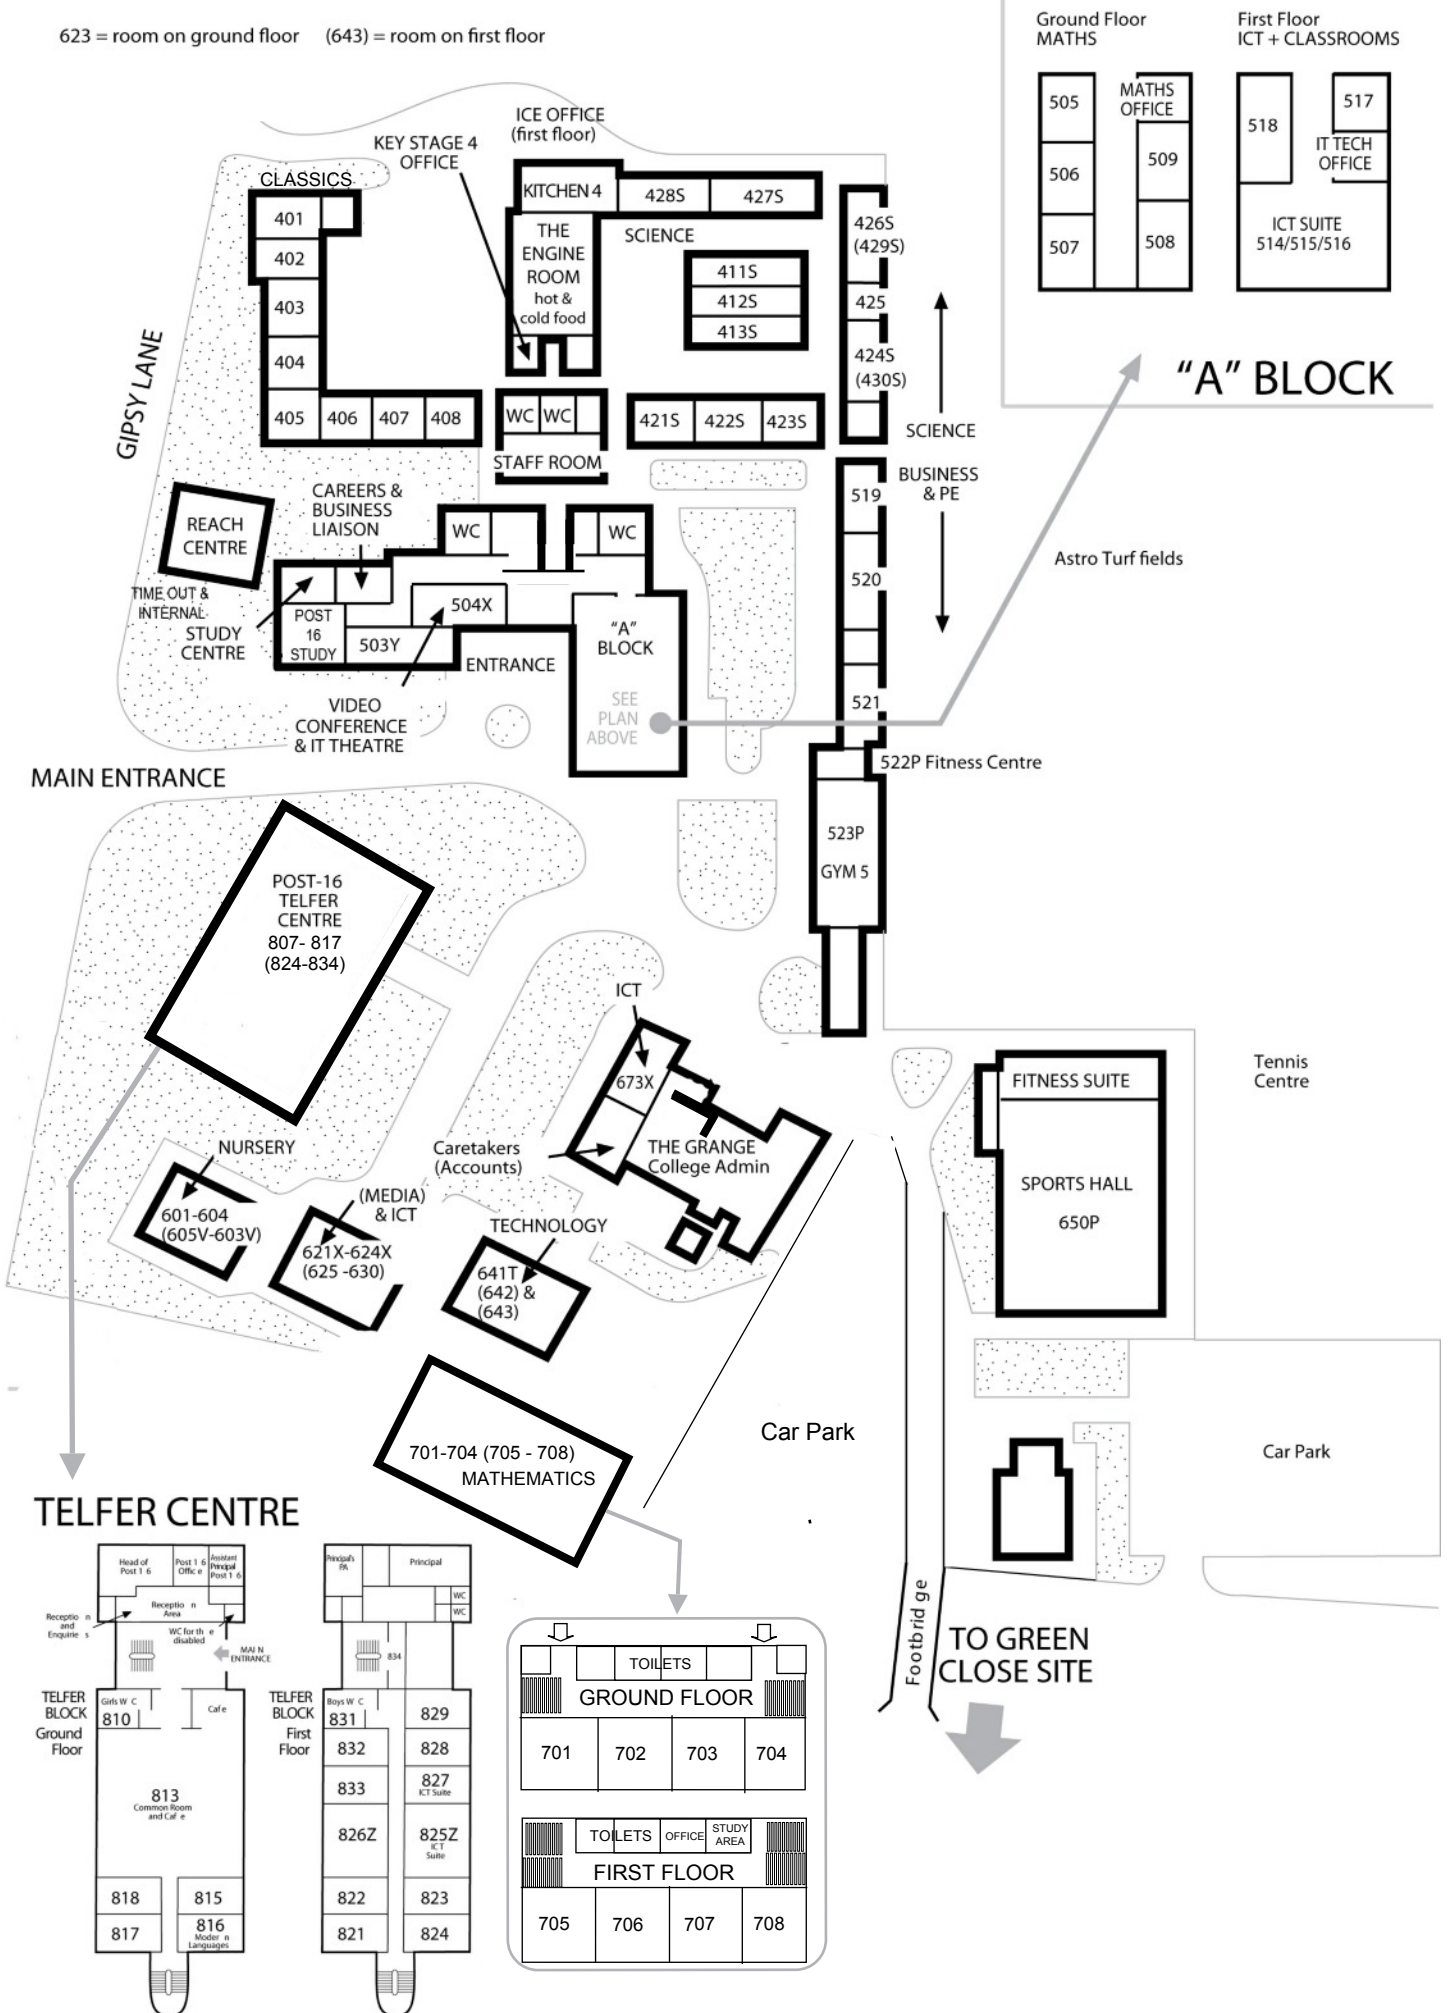

GIPSY LANE CLASSROOMS

623 = room on ground floor (643) = room on first floor

MAIN ENTRANCE

TELFER CENTRE

TO GREEN CLOSE SITE