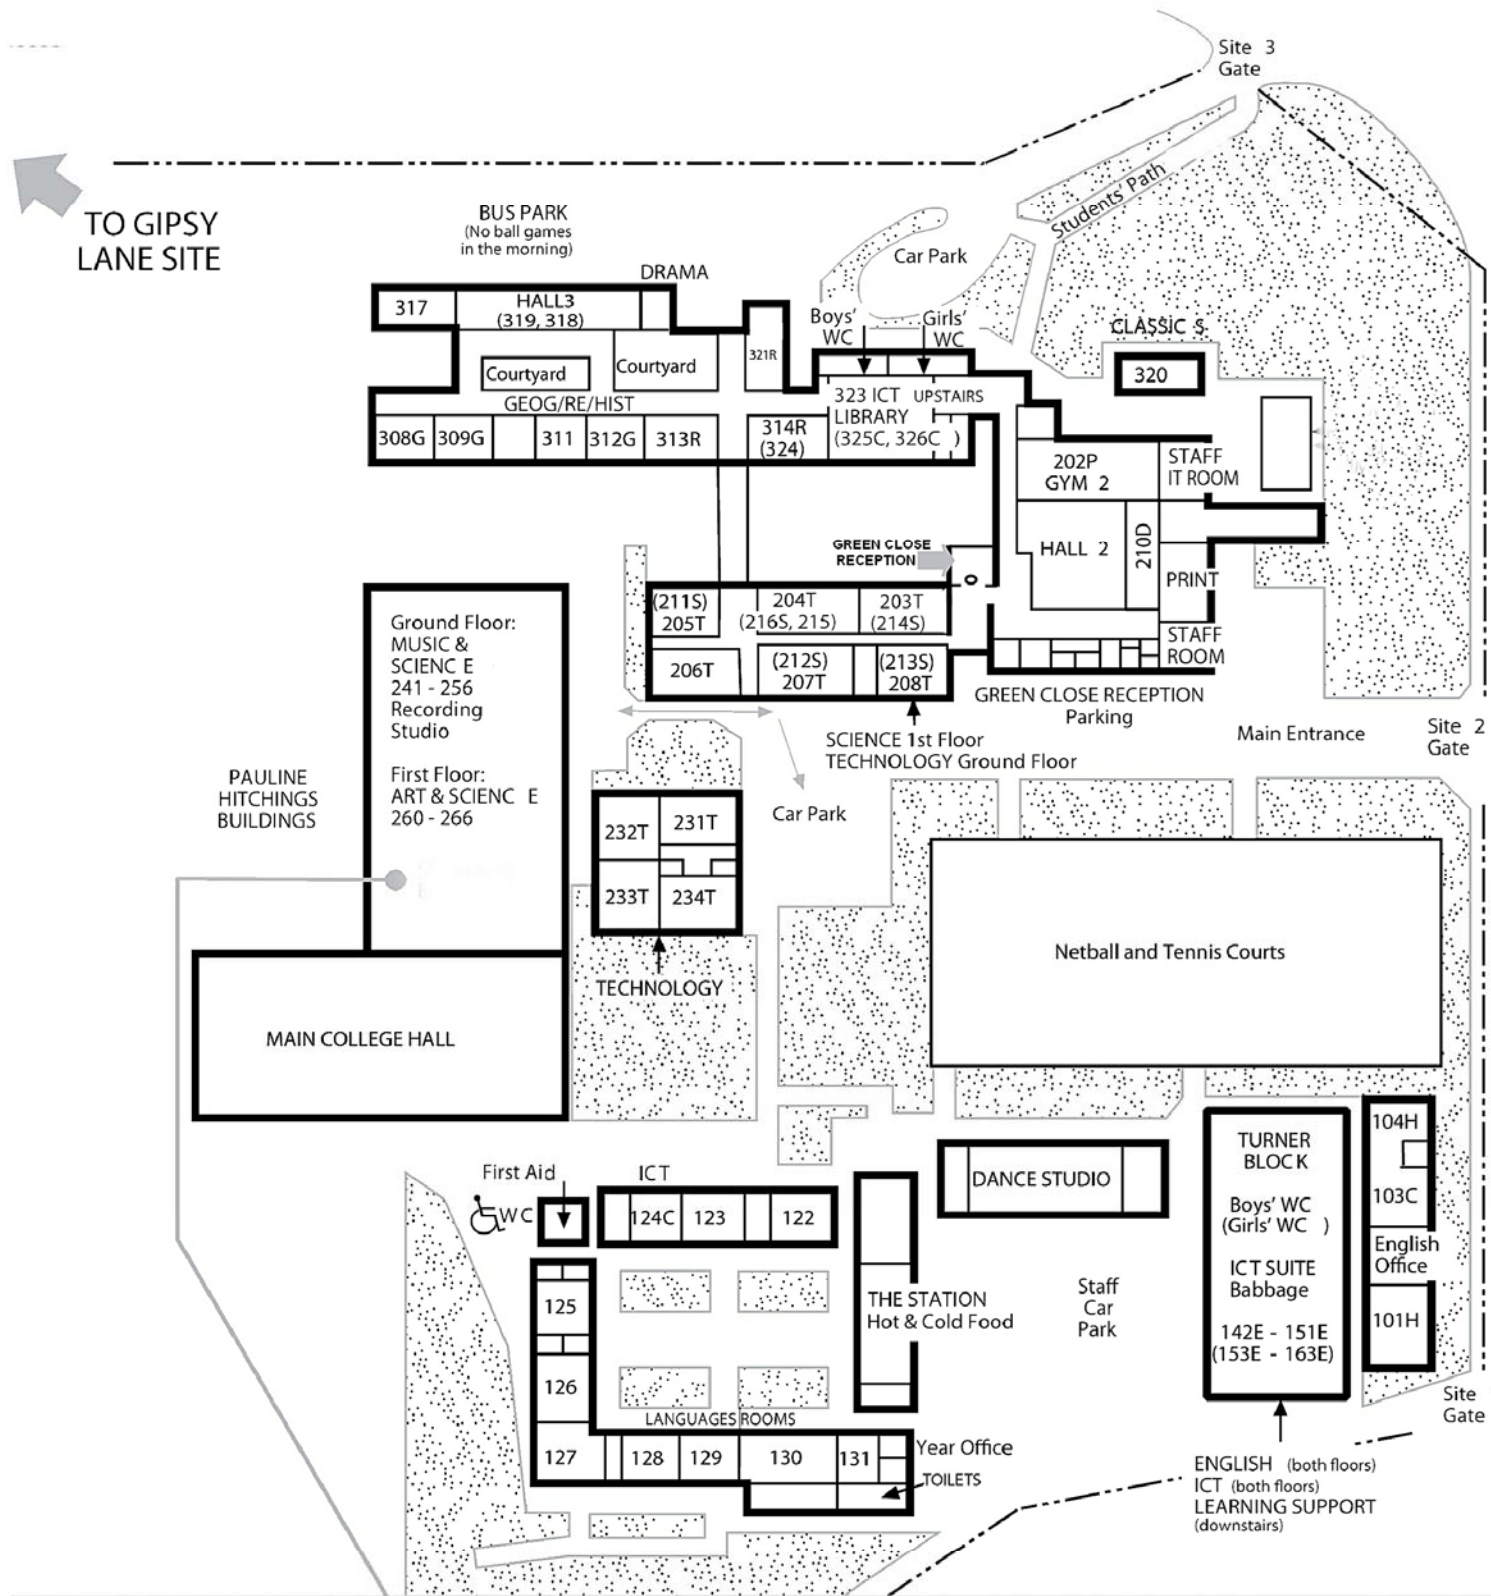

# GREEN CLOSE CLASSROOMS

314 = room on ground floor (324) = room on first floor

## THE PAULINE HITCHINGS BUILDING