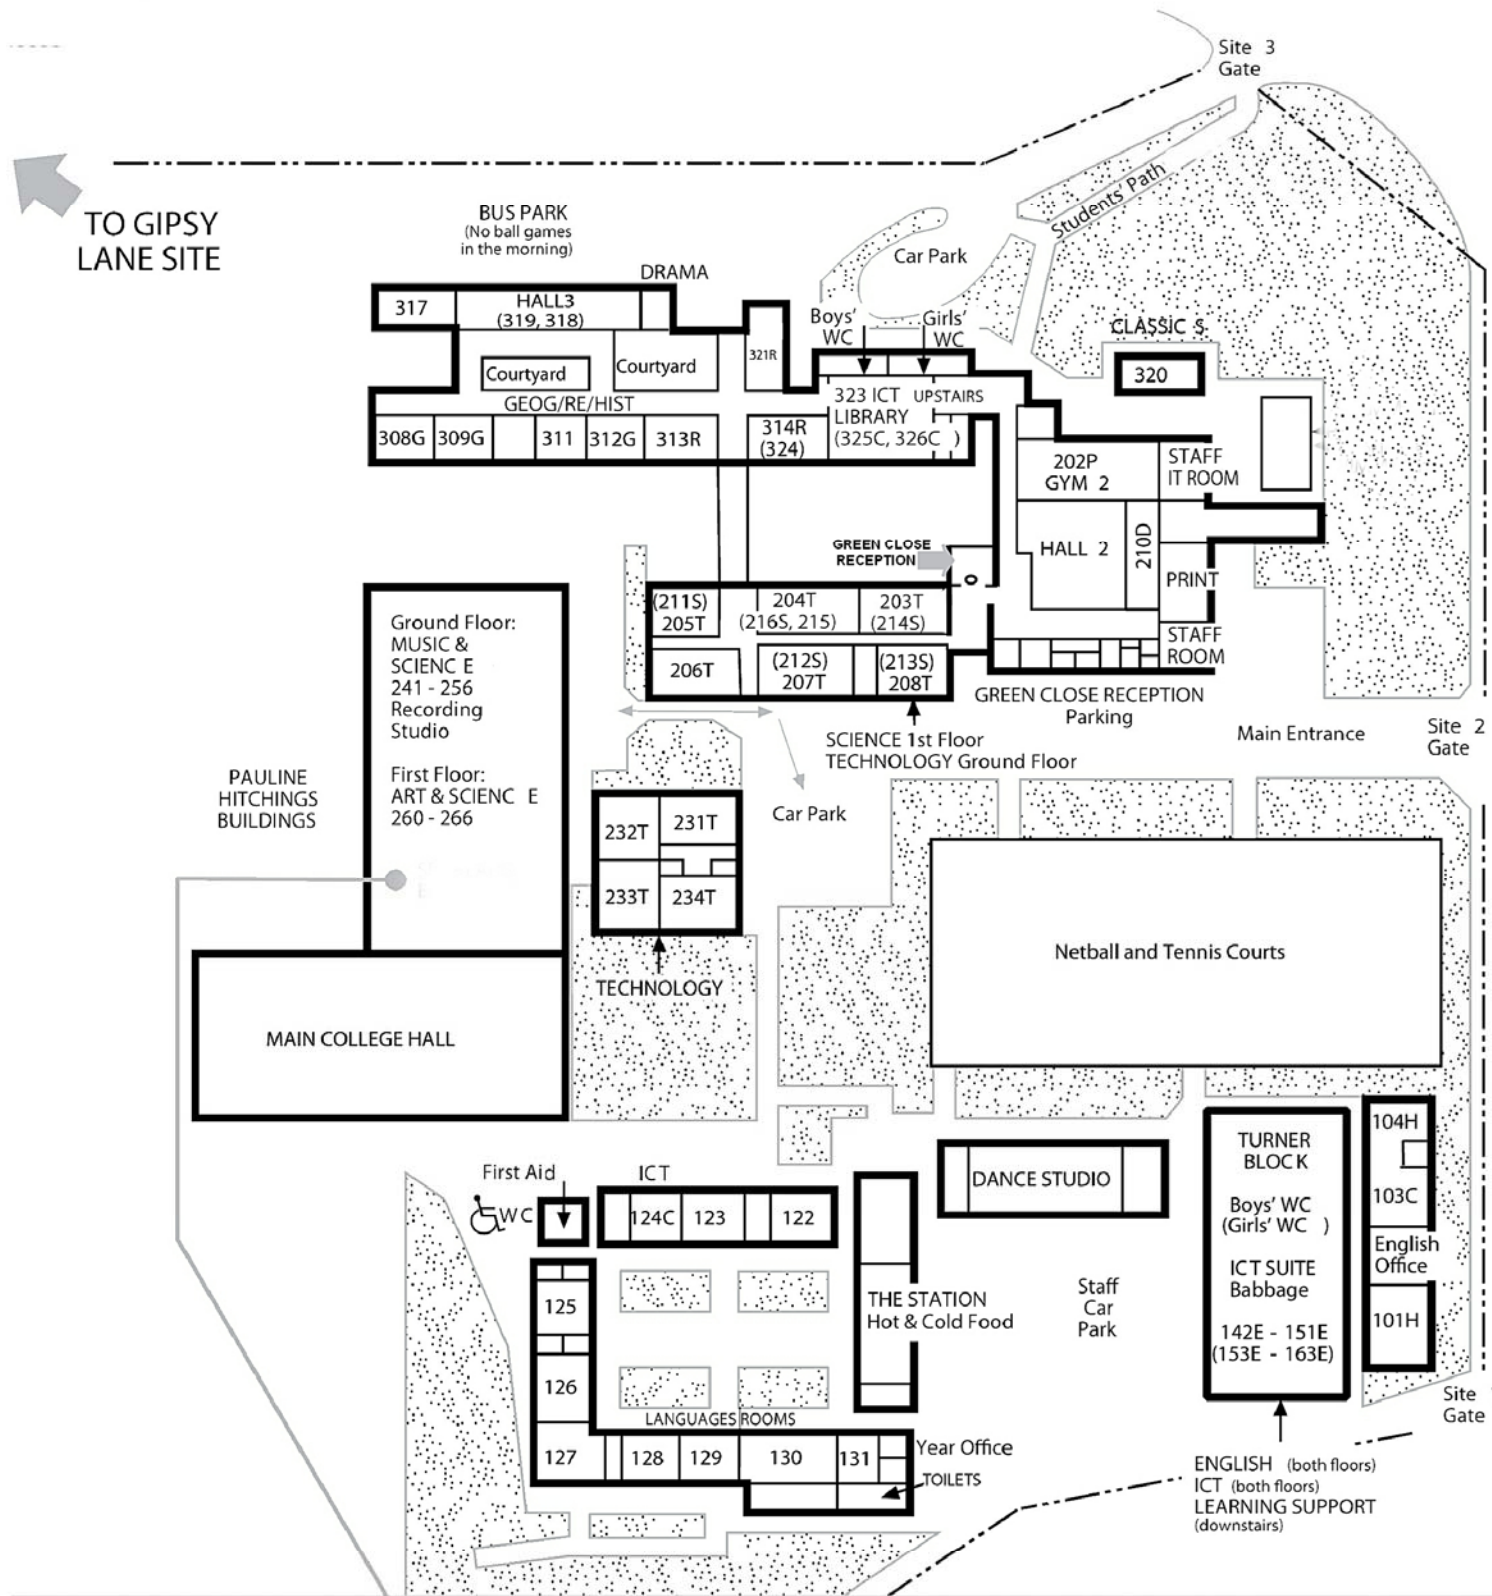

GREEN CLOSE CLASSROOMS

314 = room on ground floor (324) = room on first floor

THE PAULINE HITCHINGS BUILDING